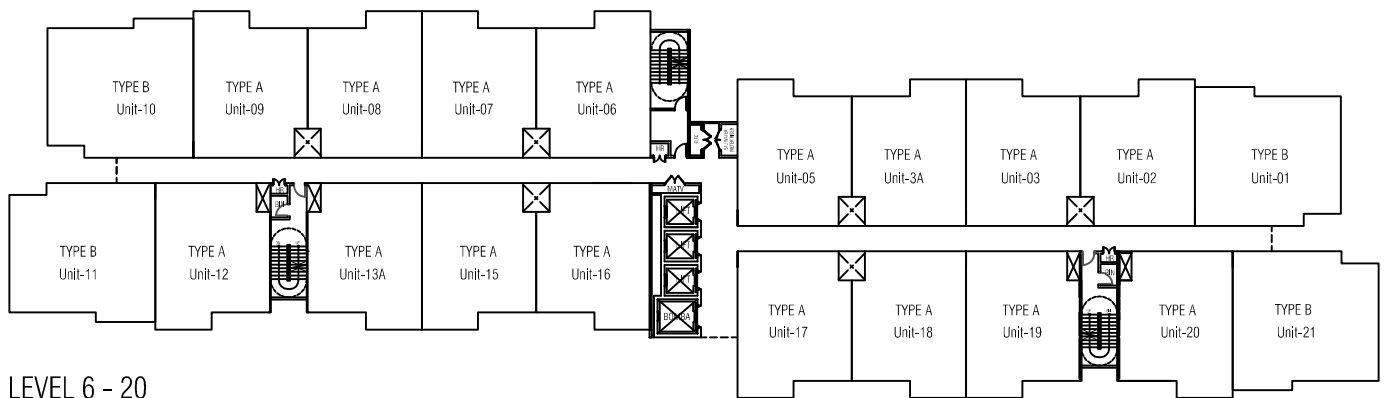

DOVE TOWER

GROUND FLOOR

LEVEL 1 - 5

LEVEL 6 - 20