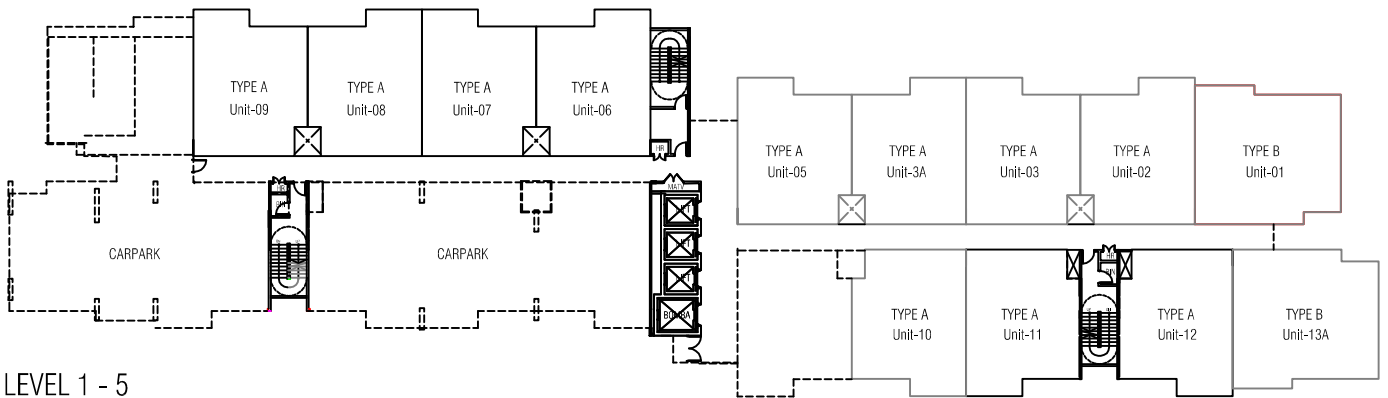

DOVE TOWER

GROUND FLOOR

LEVEL 1 - 5

LEVEL 6 - 20